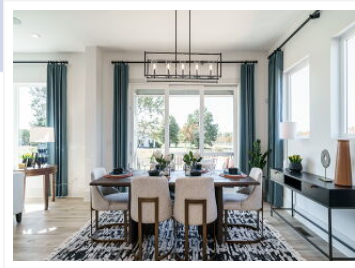

# The Ashberry | 4525 Bridle Run Drive, Raleigh, NC

The Ashberry, Raleigh, NC 27606

View virtual tour at:  
<https://tours.visualproperties.net/fb40e030/>

David Weekley Homes

(919) 636-6806  
<http://www.DavidWeekleyHomes.com>