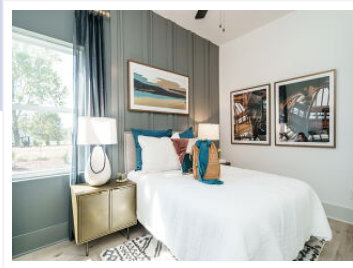

# The Ashberry | 4525 Bridle Run Drive, Raleigh, NC

The Ashberry, Raleigh, NC 27606

View virtual tour at:  
<https://tours.visualproperties.net/fb40e030/>

David Weekley Homes

(919) 636-6806  
<http://www.DavidWeekleyHomes.com>