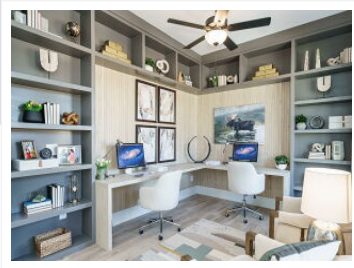

# The Ashberry | 4525 Bridle Run Drive, Raleigh, NC

The Ashberry, Raleigh, NC 27606

View virtual tour at:  
<https://tours.visualproperties.net/fb40e030/>

David Weekley Homes

(919) 636-6806  
<http://www.DavidWeekleyHomes.com>