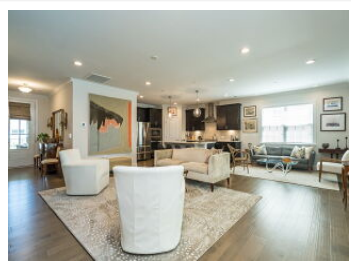

1415 Farm Leaf Drive, Durham, NC 27703

View virtual tour at:
<https://tours.visualproperties.net/edc00f8a/>

George Patrick

(919) 278-7420
team@GeorgePatrick.net