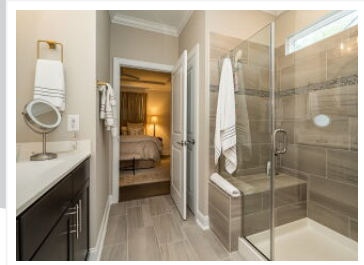

1415 Farm Leaf Drive, Durham, NC 27703

View virtual tour at:
<https://tours.visualproperties.net/edc00f8a/>

George Patrick

(919) 278-7420
team@GeorgePatrick.net