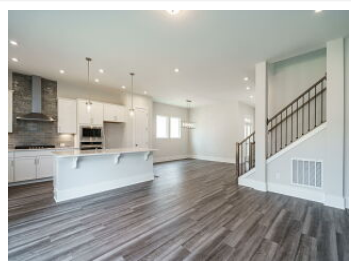

The Pemberton | 4520 Bridle Run Drive, Raleigh, NC

The Pemberton, Raleigh, NC 27606

View virtual tour at:
<https://tours.visualproperties.net/3338c699/>

David Weekley Homes

(919) 636-6806
<http://www.DavidWeekleyHomes.com>