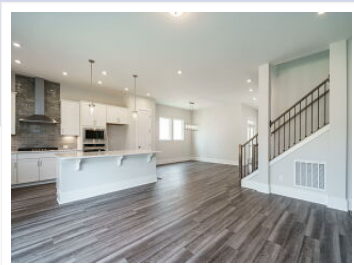

# The Pemberton | 4520 Bridle Run Drive, Raleigh, NC

The Pemberton, Raleigh, NC 27606

View virtual tour at:  
<https://tours.visualproperties.net/3338c699/>

David Weekley Homes

(919) 636-6806  
<http://www.DavidWeekleyHomes.com>