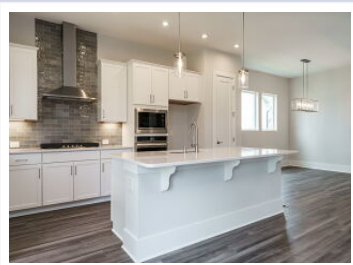

# The Pemberton | 4520 Bridle Run Drive, Raleigh, NC

The Pemberton, Raleigh, NC 27606

View virtual tour at:  
<https://tours.visualproperties.net/3338c699/>

David Weekley Homes

(919) 636-6806  
<http://www.DavidWeekleyHomes.com>